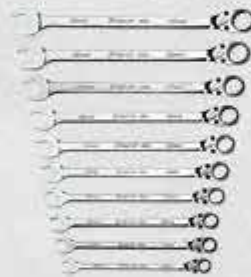

* Also available as body only

10 Piece Combination Metric Wrench Set (10-19 mm)

SOEXM710

10 Piece Ratcheting Box/Speed Open End Metric Combination Wrench Set (10-19mm)

SRXRM710

10 Piece Reversible Ratcheting Combination Metric Wrench Set (10-19mm)