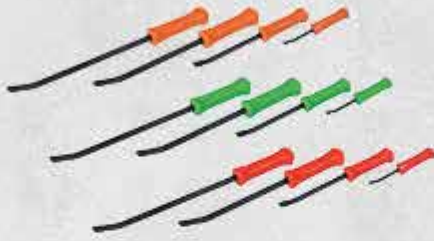

SVTSRAD272U

Advanced Cooling System Pressure Tester

SVTS272

Butane Gas Soldering Iron Kit (25-130W)

YAKS42

Get the tools you need today on the Snap-on Trade Card

Snap-on
16oz
Glass

Snap-on
Playing
Cards

Snap-on
Multi Tool

Snap-on
Winged
Bottle
Opener

GIFT WITH TOOLS \$240 - \$600

4 Piece Striking Prybar Set

SPBS704AR/G/O

10 Piece Punch and Chisel Set

PPCSG710/G/O

12 Piece Mini Pick and Screwdriver Set