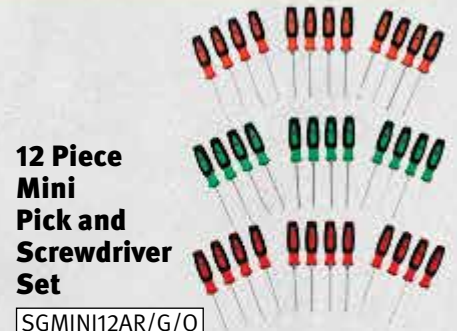

Snap-on
Multi Tool

Snap-on
Winged
Bottle
Opener

GIFT WITH TOOLS \$240 - \$600

4 Piece Striking Prybar Set

SPBS704AR/G/O

10 Piece Punch and Chisel Set

PPCSG710/G/O

12 Piece Mini Pick and Screwdriver Set