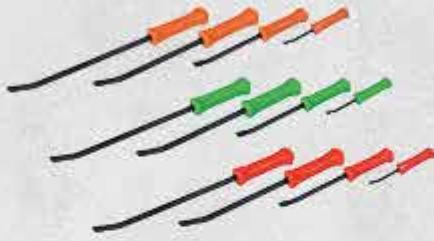

YAKS42

Get the tools you need today on the Snap-on Trade Card

Snap-on
16oz
Glass

Snap-on
Playing
Cards

Snap-on
Multi Tool

Snap-on
Winged
Bottle
Opener

GIFT WITH TOOLS \$200 - \$500

4 Piece Striking Prybar Set