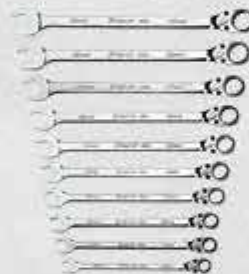

* Also available as body only

10 Piece Combination Metric Wrench Set (10-19 mm)

SOEXM710

10 Piece Ratcheting Box/Speed Open End Metric Combination Wrench Set (10-19mm)

SRXRM710

10 Piece Reversible Ratcheting Combination Metric Wrench Set (10-19mm)

SOXRRM710

12 Piece Soft Grip Combination Screwdriver Set

SGDX120BR/G/O

Follow and connect with us on:

Snap-on
Remote
Control
Truck

**GIFT WITH TOOLS
\$800 OR MORE**

**18V 1/2" Drive
MonsterLithium
Impact Wrench**